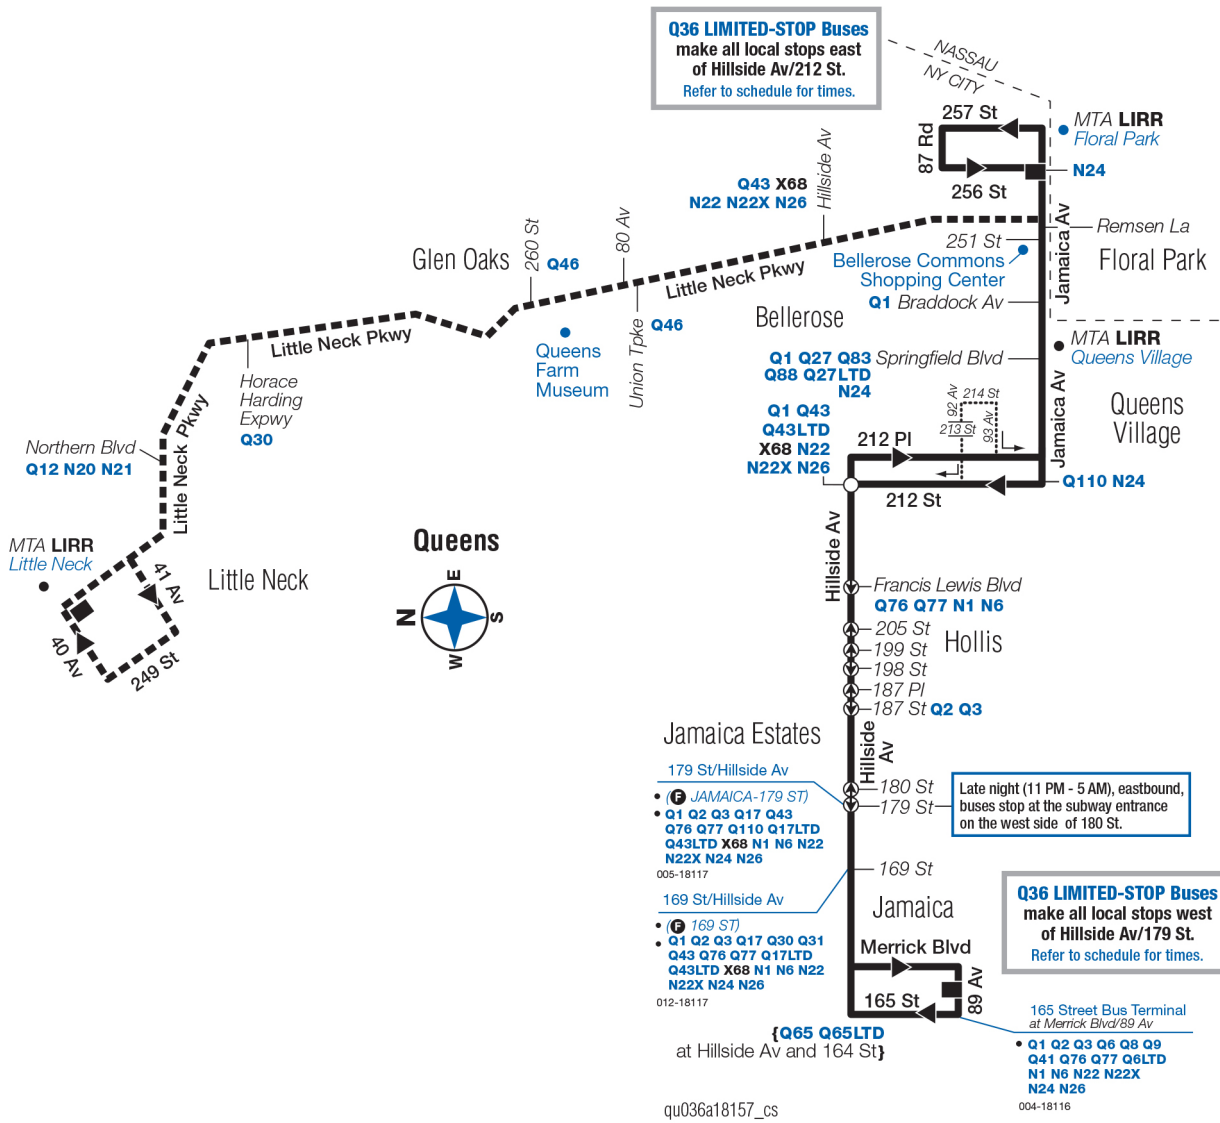

Q36

Bus Timetable New York City Transit

Floral Park or Little Neck - Jamaica via Jamaica Av / Hillside Av / Little Neck Pkwy

Local and Limited-Stop Service

For accessible subway stations, travel directions and other information:

Effective January 5, 2025

Visit www.mta.info or call us at 511

qu036a18157_cs

004-18116