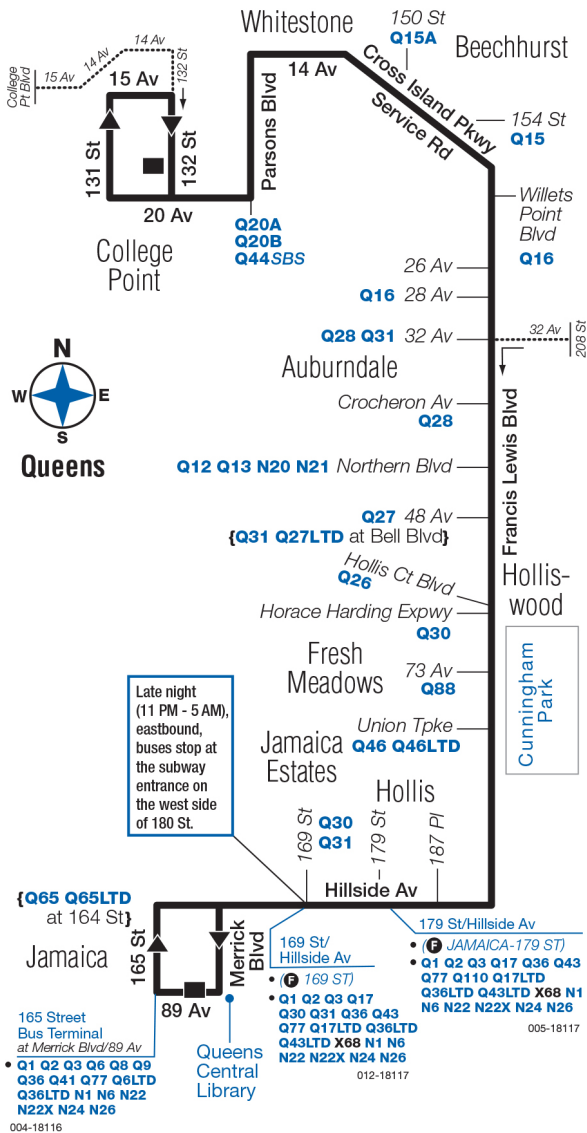

Q76

Bus Timetable New York City Transit

College Point - Jamaica via Francis Lewis Blvd / Hillside Av

Local Service

Effective September 1, 2024

For accessible subway stations, travel directions and other information:

[Visit www.mta.info](http://www.mta.info) or call us at 511

qu076a19079_cs

Q76 MAP LEGEND

Local/Limited/SBS Bus Transfers: shown in bold blue type.

Express Bus Transfers: shown in bold black type.

■ Terminal

..... Supplemental Service School Days (early PM)

(F STATION NAME) Subway Connection

● Point of Interest