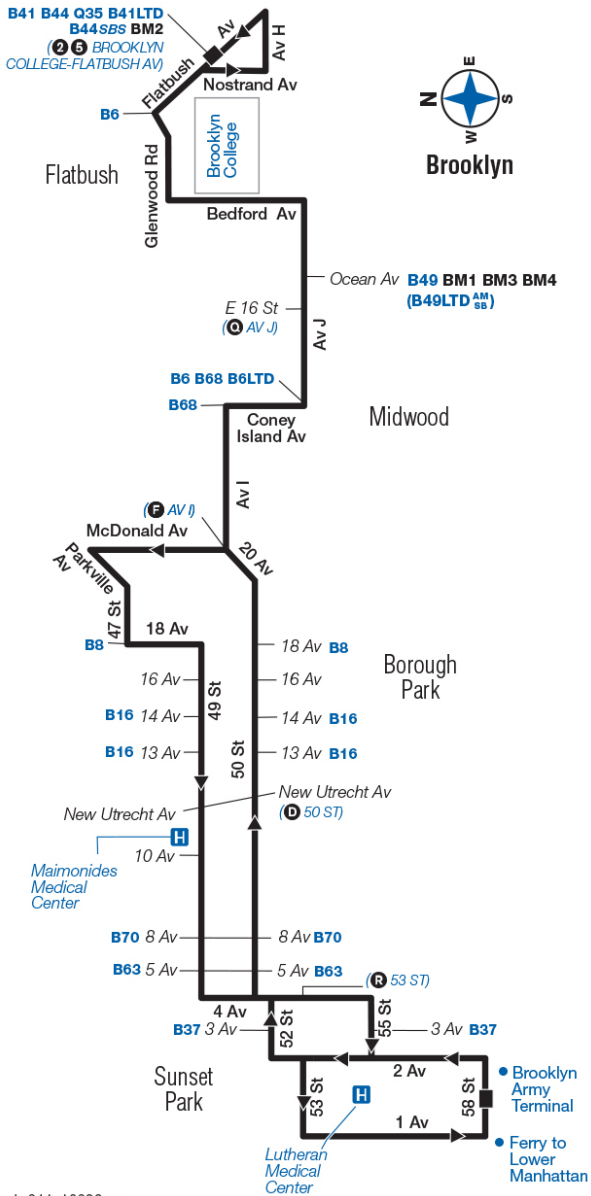

Flatbush Flatbush Av / E 31 St	Midwood Av J / Coney Island Av	Borough Park 49 St / 18 Av	Borough Park 49 St / New Utrecht Av	Sunset Pk 49 St / 5 Av	Brooklyn Army Terminal 58 St / 1 Av
5:02	5:15	5:27	5:37	5:45	5:53
5:14	5:27	5:39	5:48	5:56	6:04
5:26	5:39	5:51	6:00	6:08	6:16
5:38	5:51	6:03	6:12	6:20	6:28
5:50	6:03	6:15	6:24	6:32	6:40
6:02	6:15	6:27	6:36	6:44	6:52
6:14	6:27	6:39	6:48	6:56	7:04
6:26	6:39	6:51	7:00	7:08	7:16
6:38	6:51	7:03	7:12	7:20	7:28
6:50	7:03	7:15	7:24	7:32	7:40
7:02	7:15	7:27	7:36	7:44	7:52
7:15	7:28	7:40	7:48	7:56	8:04
7:35	7:47	7:58	8:06	8:14	8:22
7:55	8:07	8:18	8:26	8:34	8:42
8:15	8:27	8:38	8:46	8:54	9:02
8:35	8:47	8:58	9:06	9:14	9:22
8:55	9:07	9:18	9:26	9:34	9:42
9:15	9:27	9:38	9:46	9:54	10:02
9:35	9:46	9:56	10:04	10:12	10:20
9:55	10:06	10:16	10:24	10:32	10:39
10:15	10:26	10:36	10:42	10:49	10:56
10:35	10:46	10:56	11:02	11:09	11:16
10:55	11:06	11:15	11:20	11:27	11:34
11:15	11:25	11:34	11:39	11:46	11:53
11:37	11:47	11:56	12:01	12:07	12:14
12:05	12:13	12:20	12:25	12:31	12:38
12:35	12:43	12:50	12:55	1:01	1:08
1:05	1:13	1:20	1:25	1:31	1:38

B11

Bus Timetable
New York City Transit

Sunset Park - Midwood via 49th & 50th St / Avenue J

Local Service

For accessible subway stations, travel directions and other information:

Effective June 27, 2021

Visit www.mta.info or call us at 511

br011a18036_cs

B11 MAP LEGEND

Local/Limited/SBS Bus Transfers: shown in bold blue type.
Express Bus Transfers: shown in bold black type.

- Terminal
- Point of Interest
- (2) STATION NAME
- (SB) South-bound
- Subway Connection