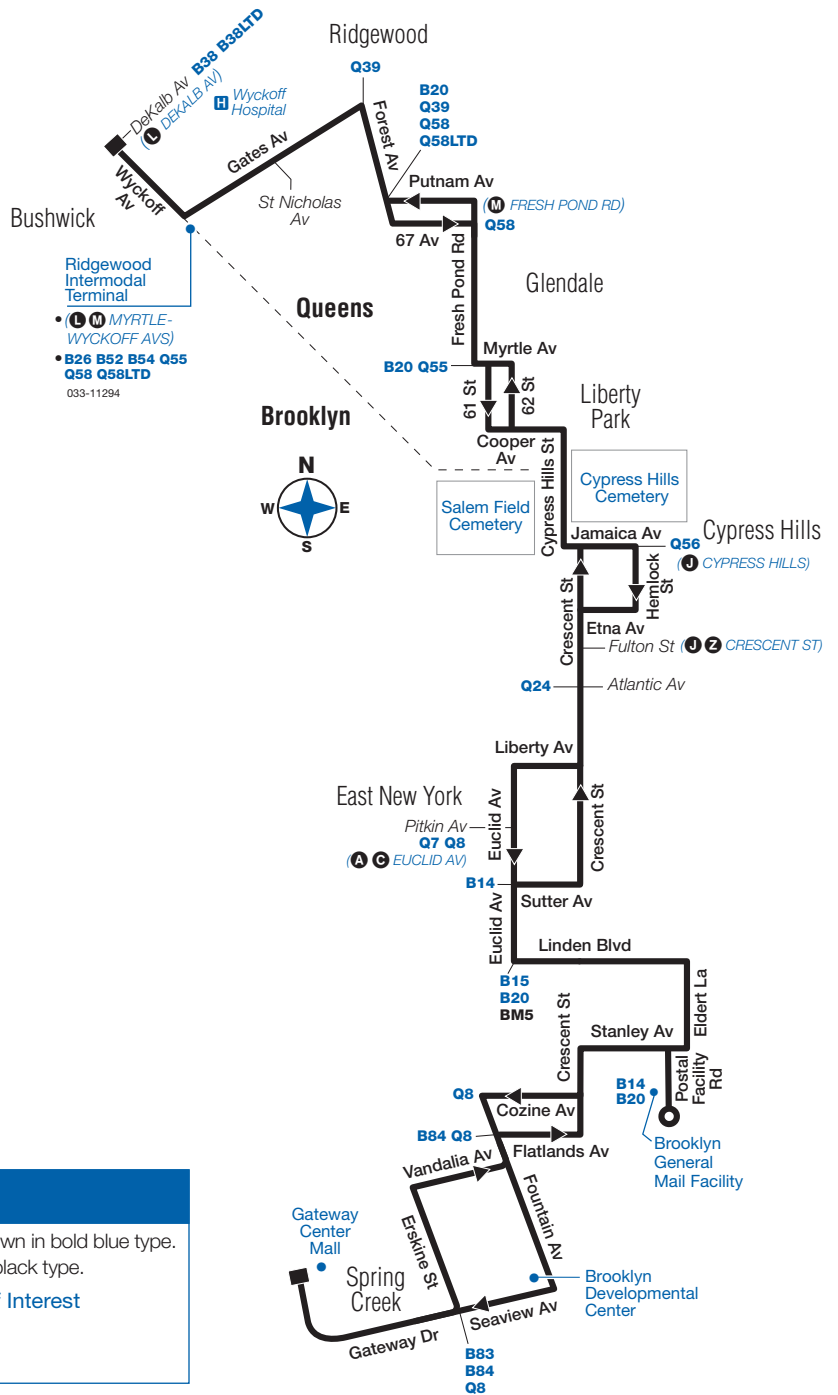

br013a021109_cs

B13 MAP LEGEND

Local/Limited/SBS Bus Transfers: shown in bold blue type.

Express Bus Transfers: shown in bold black type.

Terminal

Point of Interest

STATION NAME

Subway Connection

For Accessible subway stations, travel directions and other information:

Call 511 or visit www.mta.info