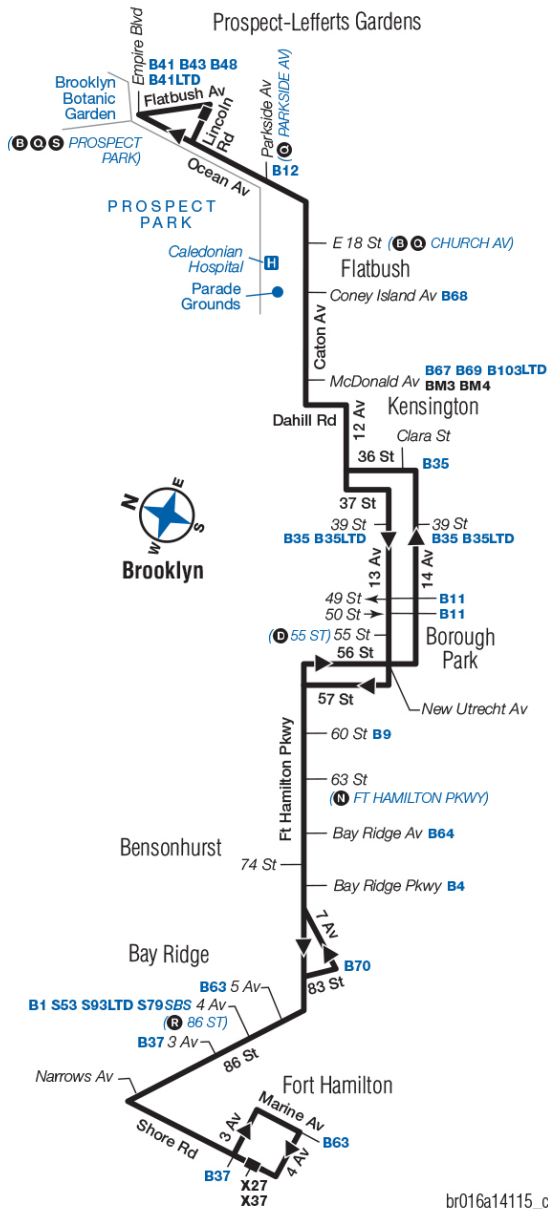

B16

Bus Timetable New York City Transit

Bay Ridge - Lefferts Gardens via Ft Hamilton Pkwy / 13th & 14th Av

Local Service

For accessible subway stations, travel directions and other information:

Effective September 1, 2024

Visit www.mta.info or call us at 511

B16 MAP LEGEND

Local/Limited/SBS Bus Transfers: shown in bold blue type.

Express Bus Transfers: shown in bold black type.

Terminal

Point of Interest

(N STATION NAME)

Subway Connection