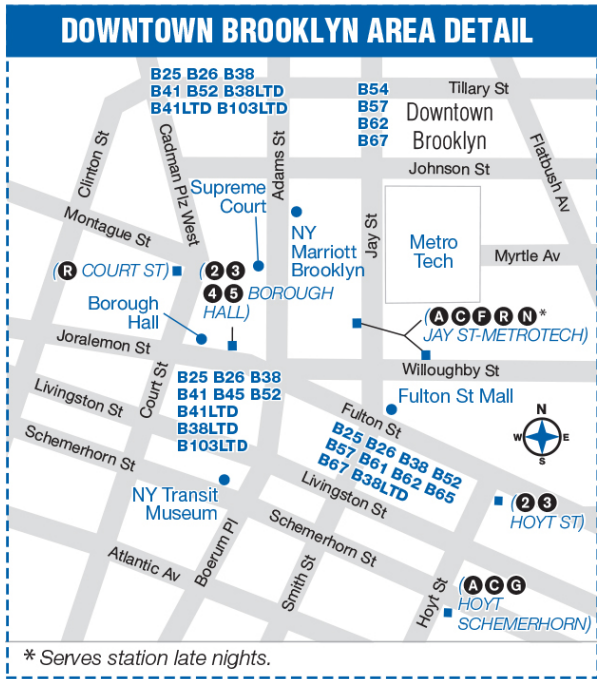

* Trip begins at Stuart St / Fillmore Av at this time.

+ Trip begins at E 68 St / Avenue N at this time.

LTD denotes Limited-Stop service.

Bold times denote PM hours.

	Dwntwn Bklyn Cadman Plaza West / Johnson St	LIRR Sta Flatbush Av / Atlantic Av	Prospect-Leff Gdns Flatbush Av / Ocean Av	East Flatbush Flatbush Av / Church Av	Flatbush Flatbush Av / Nostrand Av	Midwood Flatbush Av / Avenue P	Kings Plaza Flatbush Av / Avenue U	Bergen Beach E 70 St / Veterans Av
LTD	8:33	8:44	8:55	9:01	9:10	9:16	9:24	-
	8:40	8:51	9:02	9:10	9:22	9:30	9:38	-
LTD	8:45	8:56	9:07	9:13	9:22	9:28	9:36	-
	8:52	9:03	9:15	9:23	9:35	9:43	-	9:52
LTD	9:00	9:11	9:22	9:28	9:37	9:43	9:51	-
	9:04	9:15	9:26	9:34	9:46	9:54	10:02	-
	9:16	9:27	9:39	9:47	9:59	10:07	-	10:16
	9:28	9:39	9:50	9:58	10:10	10:18	10:26	-
	9:40	9:51	10:03	10:11	10:23	10:31	-	10:39
	9:55	10:06	10:17	10:25	10:37	10:44	10:51	-
	10:10	10:21	10:33	10:40	10:50	10:57	-	11:05
	10:25	10:36	10:47	10:54	11:04	11:11	11:18	-
	10:40	10:49	11:00	11:07	11:17	11:24	-	11:32
	10:55	11:04	11:15	11:22	11:32	11:39	11:46	-
	11:10	11:19	11:30	11:37	11:46	11:53	-	12:00
	11:25	11:34	11:44	11:50	11:59	12:06	12:13	-
	11:40	11:49	11:59	12:06	12:15	12:22	-	12:29
	11:55	12:04	12:14	12:20	12:29	12:36	12:43	-
	12:10	12:19	12:29	12:36	12:45	12:52	-	12:59
	12:25	12:34	12:44	12:50	12:59	1:06	1:13	-
	12:45	12:54	1:04	1:11	1:20	1:27	-	1:34
	1:05	1:14	1:24	1:30	1:39	1:46	1:53	-

* Trip begins at Stuart St / Fillmore Av at this time.

+ Trip begins at E 68 St / Avenue N at this time.

LTD denotes Limited-Stop service.

Bold times denote PM hours.

B41

Bus Timetable New York City Transit

Kings Plaza - Downtown Brooklyn via Flatbush Av / Livingston St

Local and Limited-Stop Service

For accessible subway stations, travel directions and other information:

Effective September 1, 2024

Visit www.mta.info or call us at 511