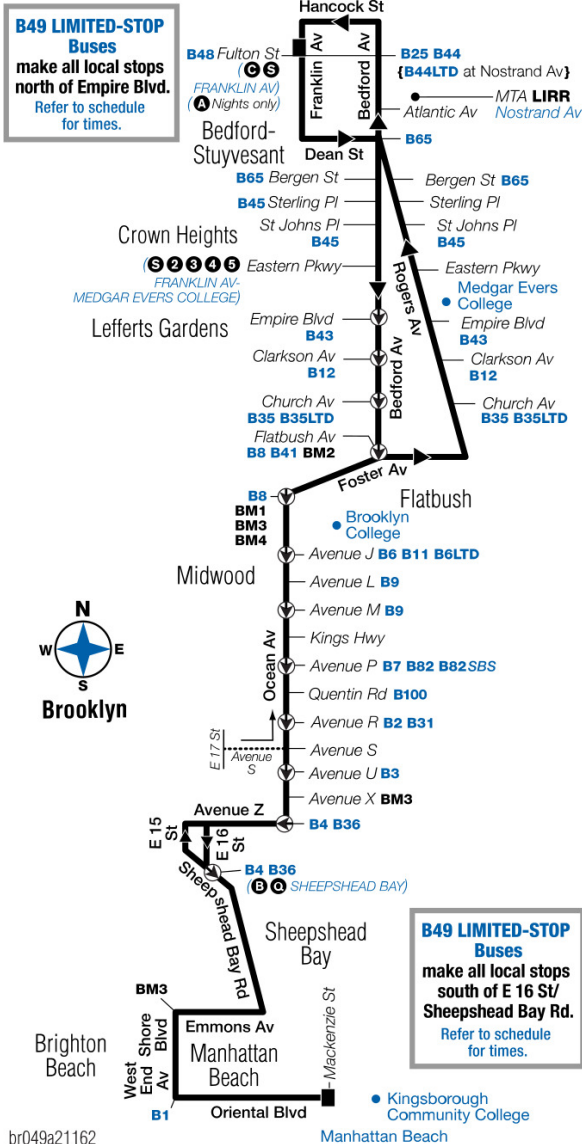

B49

Manhattan Beach - Bedford-Stuyvesant via Ocean Av / Bedford & Rogers Av

Local Service

For accessible subway stations, travel directions and other information:

Effective September 1, 2024

Visit www.mta.info or call us at 511

br049a21162

B49 MAP LEGEND

Local/Limited/SBS Bus Transfers: shown in bold blue type.
Express Bus Transfers: shown in bold black type.

- Terminal
- Limited-Stop
- Ⓢ (STATION NAME) Subway Connection
- Ⓜ MTA LIRR Railroad Station
- ➡ Stops in direction indicated
- ⋯ Supplemental Service School Days (early PM)
- Point of Interest