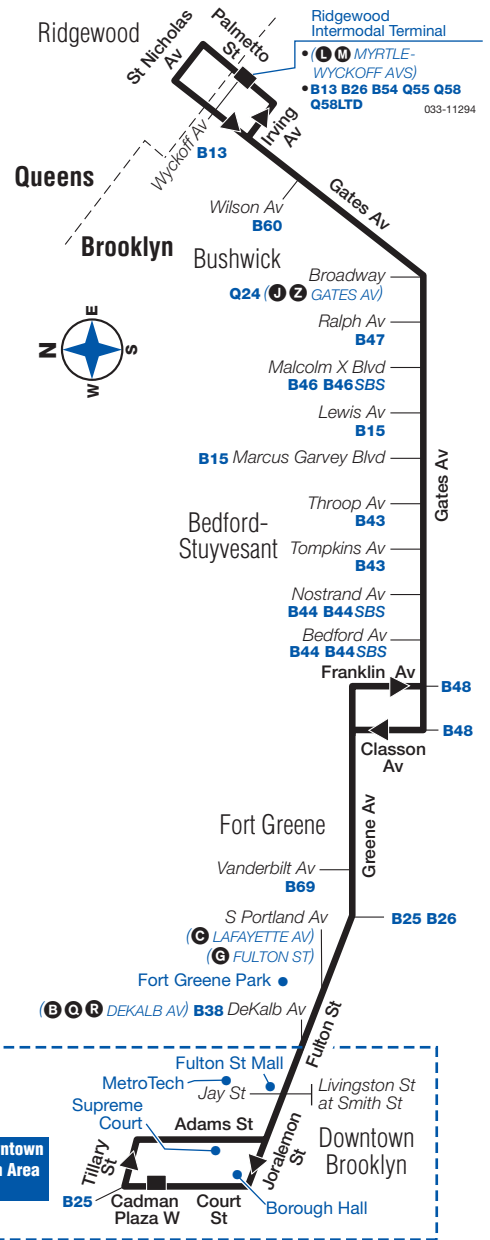

DOWNTOWN BROOKLYN AREA DETAIL

* Serves station late nights.

ad_dbklyn_13261

See Downtown Brooklyn Area Detail

B52 MAP LEGEND

- **Local/Limited/SBS Bus Transfers:** shown in bold blue type.
- Terminal
- Point of Interest
- 4 STATION NAME
- Subway Connection

br052a19079_23

For Accessible subway stations, travel directions and other information:
Call 511 or visit www.mta.info