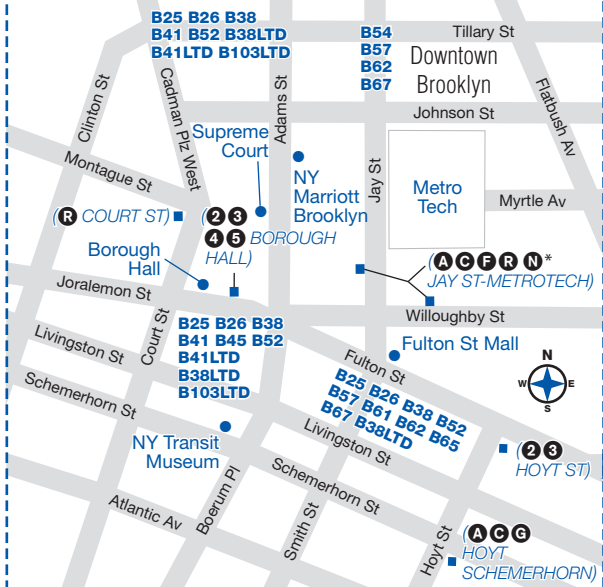

DOWNTOWN BROOKLYN AREA DETAIL

* Serves station late nights.

ad_dbklyn_13261

See Downtown Brooklyn Area Detail

B52 MAP LEGEND

- **Local/Limited/SBS Bus Transfers:** shown in bold blue type.
- Terminal
- Point of Interest
- 4 STATION NAME
- Subway Connection

br052a19079_23

For Accessible subway stations, travel directions and other information:
Call 511 or visit www.mta.info