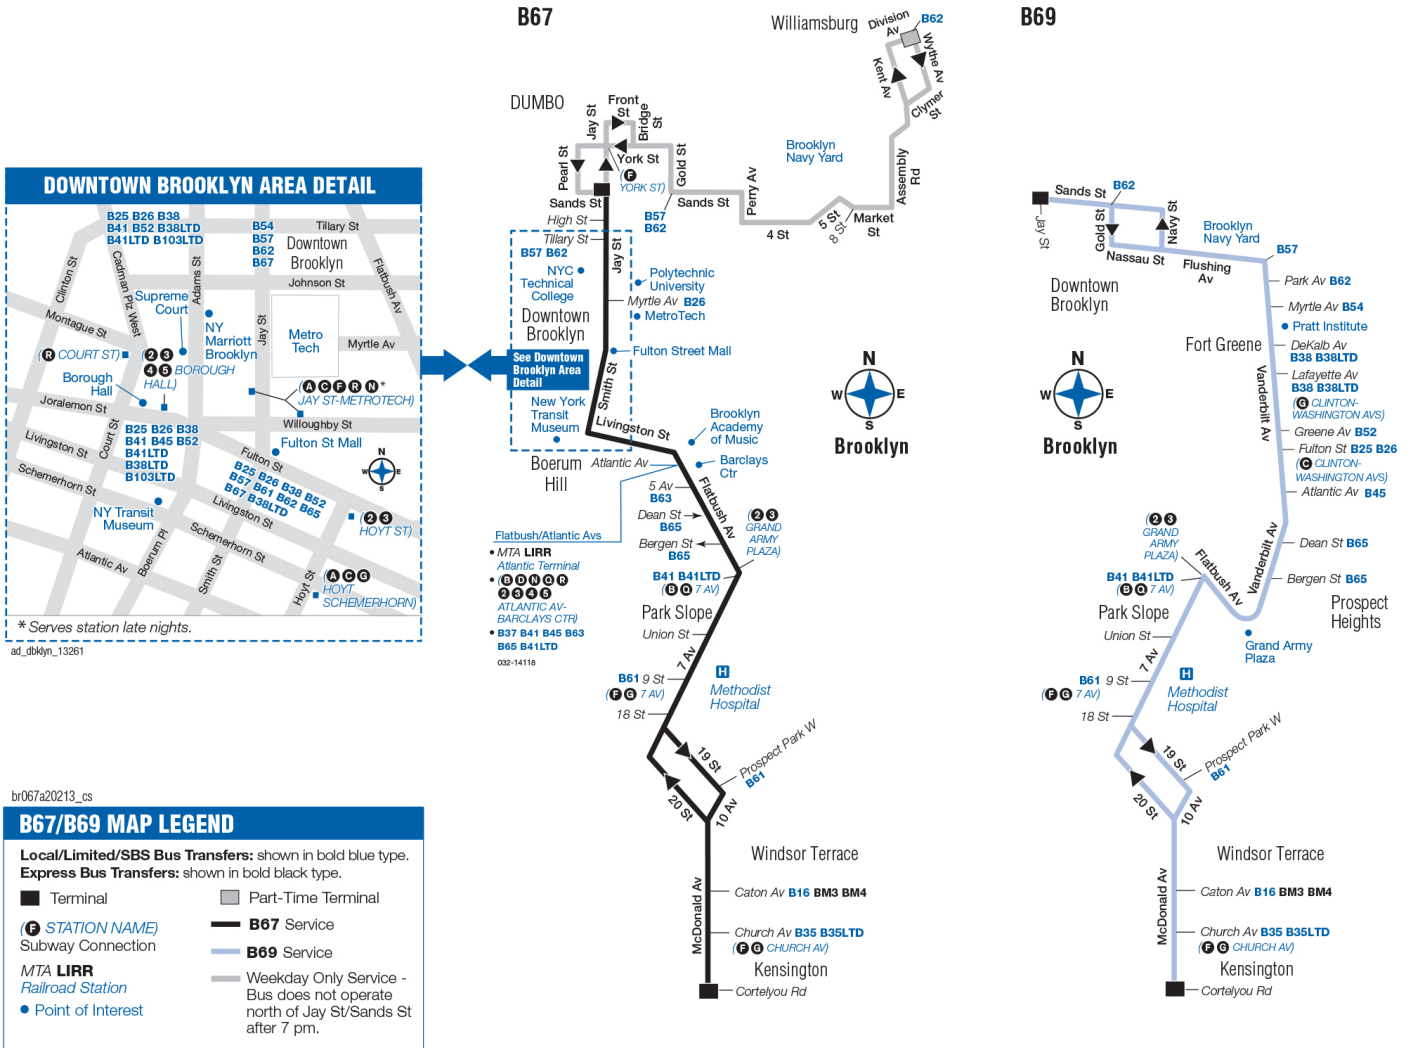

B67/B69

Brooklyn Navy Yard - Kensington via 7th Av / McDonald Av

Local Service

For accessible subway stations, travel directions and other information:

Effective January 8, 2023

Visit www.mta.info or call us at 511