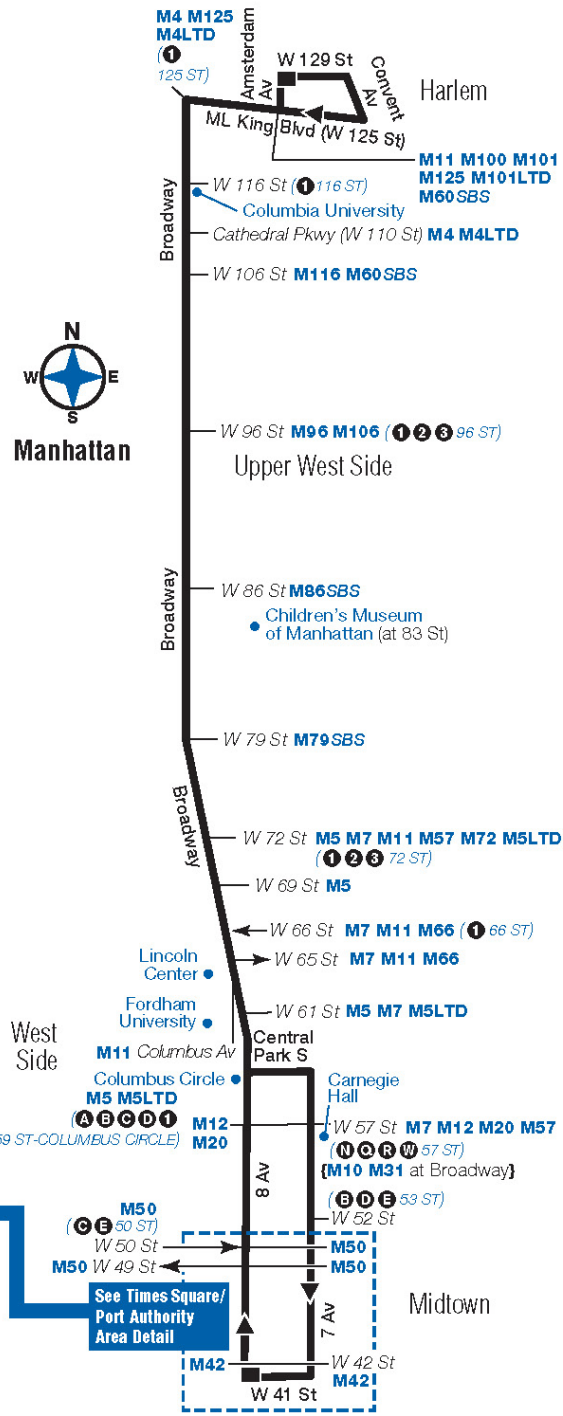

M104

West Harlem - Times Square via Broadway / 8th Av

Local Service

Effective September 4, 2022

For accessible subway stations, travel directions and other information:

Visit www.mta.info or call us at 511

M104 MAP LEGEND

Local/Limited/SBS Bus Transfers: shown in bold blue type.

- Terminal
- Point of Interest
- *(STATION NAME)*
- Subway Connection

ma104a19077_cs

ad_tsapa_18113