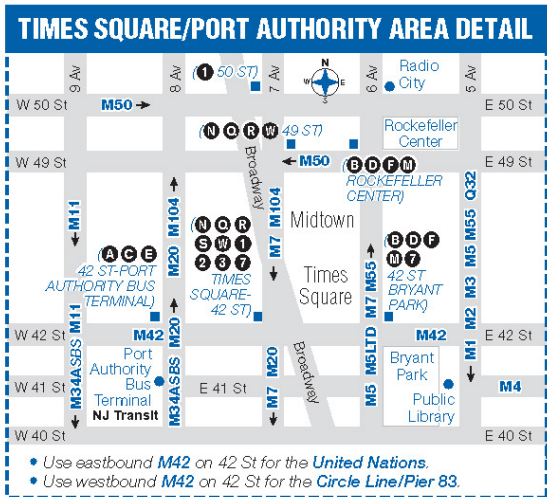

M104

West Harlem - Times Square via Broadway / 8th Av

Local Service

Effective September 4, 2022

For accessible subway stations, travel directions and other information:

Visit www.mta.info or call us at 511

M104 MAP LEGEND

Local/Limited/SBS Bus Transfers: shown in bold blue type.

- Terminal
- Point of Interest
- *(STATION NAME)*
- Subway Connection

ma104a19077_cs

ad_tsapa_18113