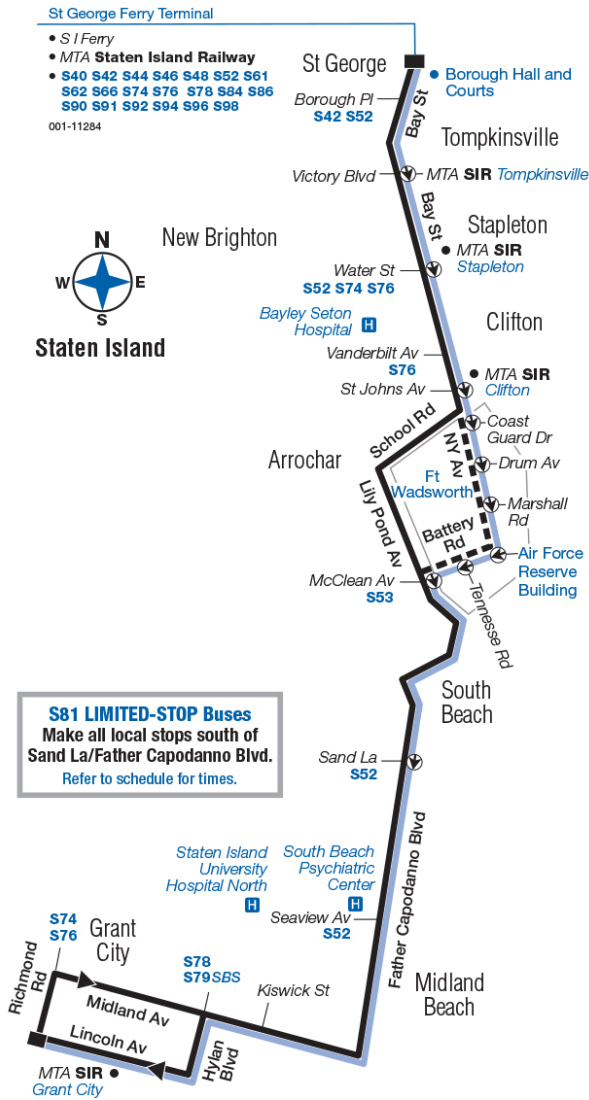

s51/s81

Bus Timetable New York City Transit

St. George - Grant City via Bay St / Father Capodanno Blvd

Local Service

For accessible subway stations, travel directions and other information:

Effective September 1, 2024

Visit www.mta.info or call us at 511

si051a18212_cs