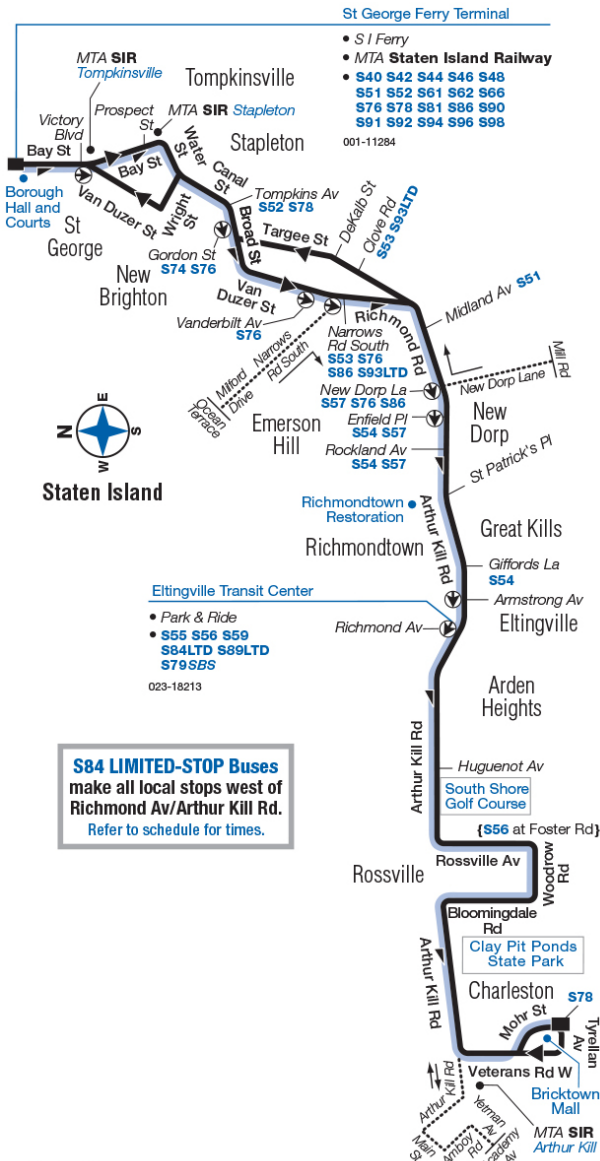

s74/s84

Bus Timetable New York City Transit

St. George - Bricktown Mall via Richmond Rd / Arthur Kill Rd

Local Service

For accessible subway stations, travel directions and other information:

Effective September 1, 2024

Visit www.mta.info or call us at 511

si074a18212_cs

S74/S84 MAP LEGEND

Local/Limited/SBS Bus Transfers: shown in bold blue type.

- Terminal
- MTA **SIR** Railway Station
- 🚏 Limited-Stop in direction indicated
- Point of Interest
- ⋯ Supplemental Service School Days (early AM and early PM)
- S84 Limited-Stop Route