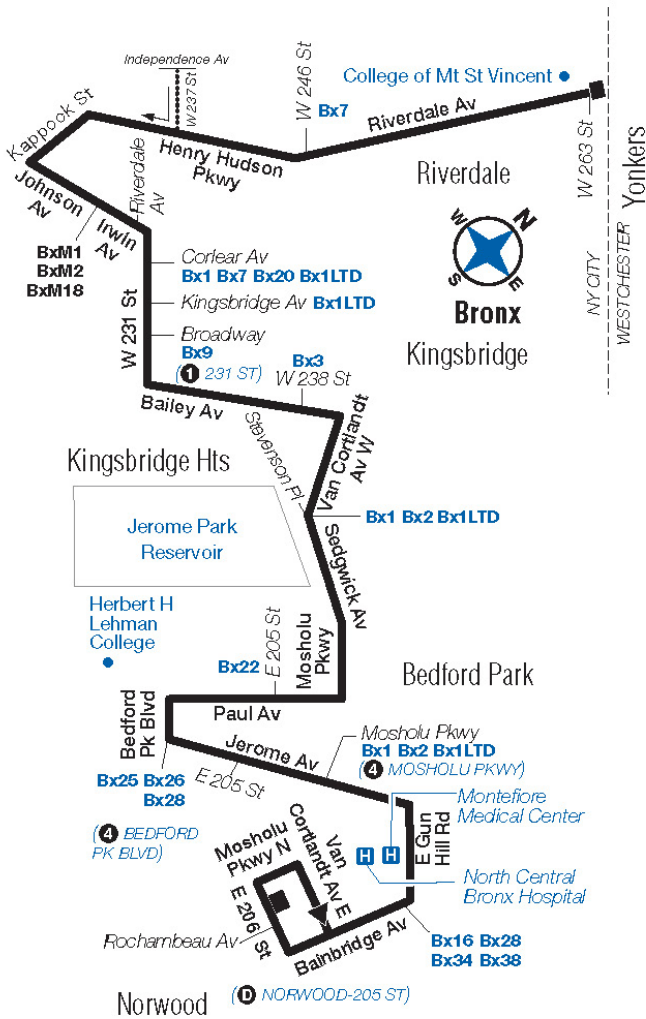

Bx10

Bus Timetable New York City Transit

Riverdale - Norwood via H. Hudson Pkwy / W 231st St / Jerome Av

Local Service

Effective January 5, 2025

For accessible subway stations, travel directions and other information:

Visit www.mta.info or call us at 511

bx010a16208_cs

Bx10 MAP LEGEND

Local/Limited/SBS Bus Transfers: shown in bold blue type.

Express Bus Transfers: shown in bold black type.

- Terminal
- Point of Interest
- (1) STATION NAME Subway Connection
- Supplemental Service School Days (early PM)