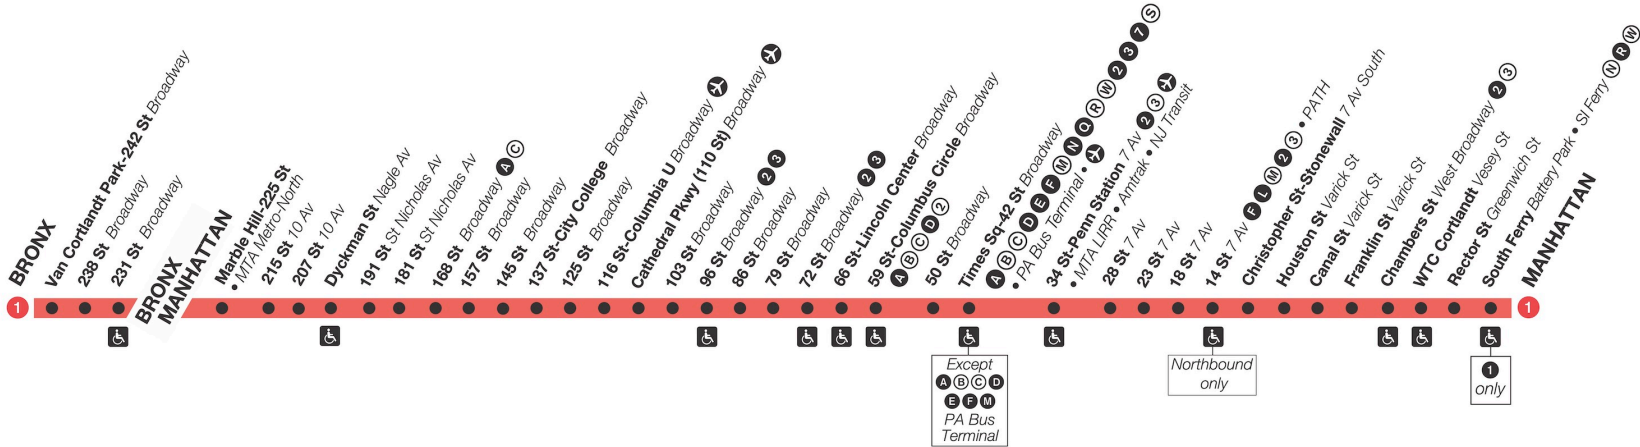

Van Cortlandt Park-242 St	238 St	Dyckman St	168 St-Washington Hts	137 St-City College	96 St	66 St-Lincoln Center	Times Sq-42 St	Chambers St	South Ferry
10:03	10:05	10:12	10:17	10:22	10:30	10:36	10:41	10:53	11:00
10:15	10:17	10:24	10:29	10:34	10:42	10:48	10:53	11:05	11:12
10:27	10:29	10:36	10:41	10:46	10:54	11:00	11:05	11:17	11:24
10:39	10:41	10:48	10:53	10:58	11:06	11:12	11:17	11:29	11:36
10:51	10:53	11:00	11:05	11:10	11:18	11:24	11:29	11:41	11:48
11:05	11:07	11:14	11:19	11:24	11:32	11:38	11:43	11:55	12:02
11:20	11:22	11:29	11:34	11:39	11:47	11:53	11:58	12:10	12:17
11:35	11:37	11:44	11:49	11:54	12:02	12:08	12:13	12:25	12:32
11:52	11:54	12:01	12:06	12:11	12:19	12:25	12:30	12:42	12:49

1 Broadway - 7 Avenue Local

Station Service

- FULL-TIME**
Train always operates and always stops here.
- ACCESSIBLE STATION**

Transfers

- Full-time
- Part-time
- Transportation to airport available.

tr001a22118