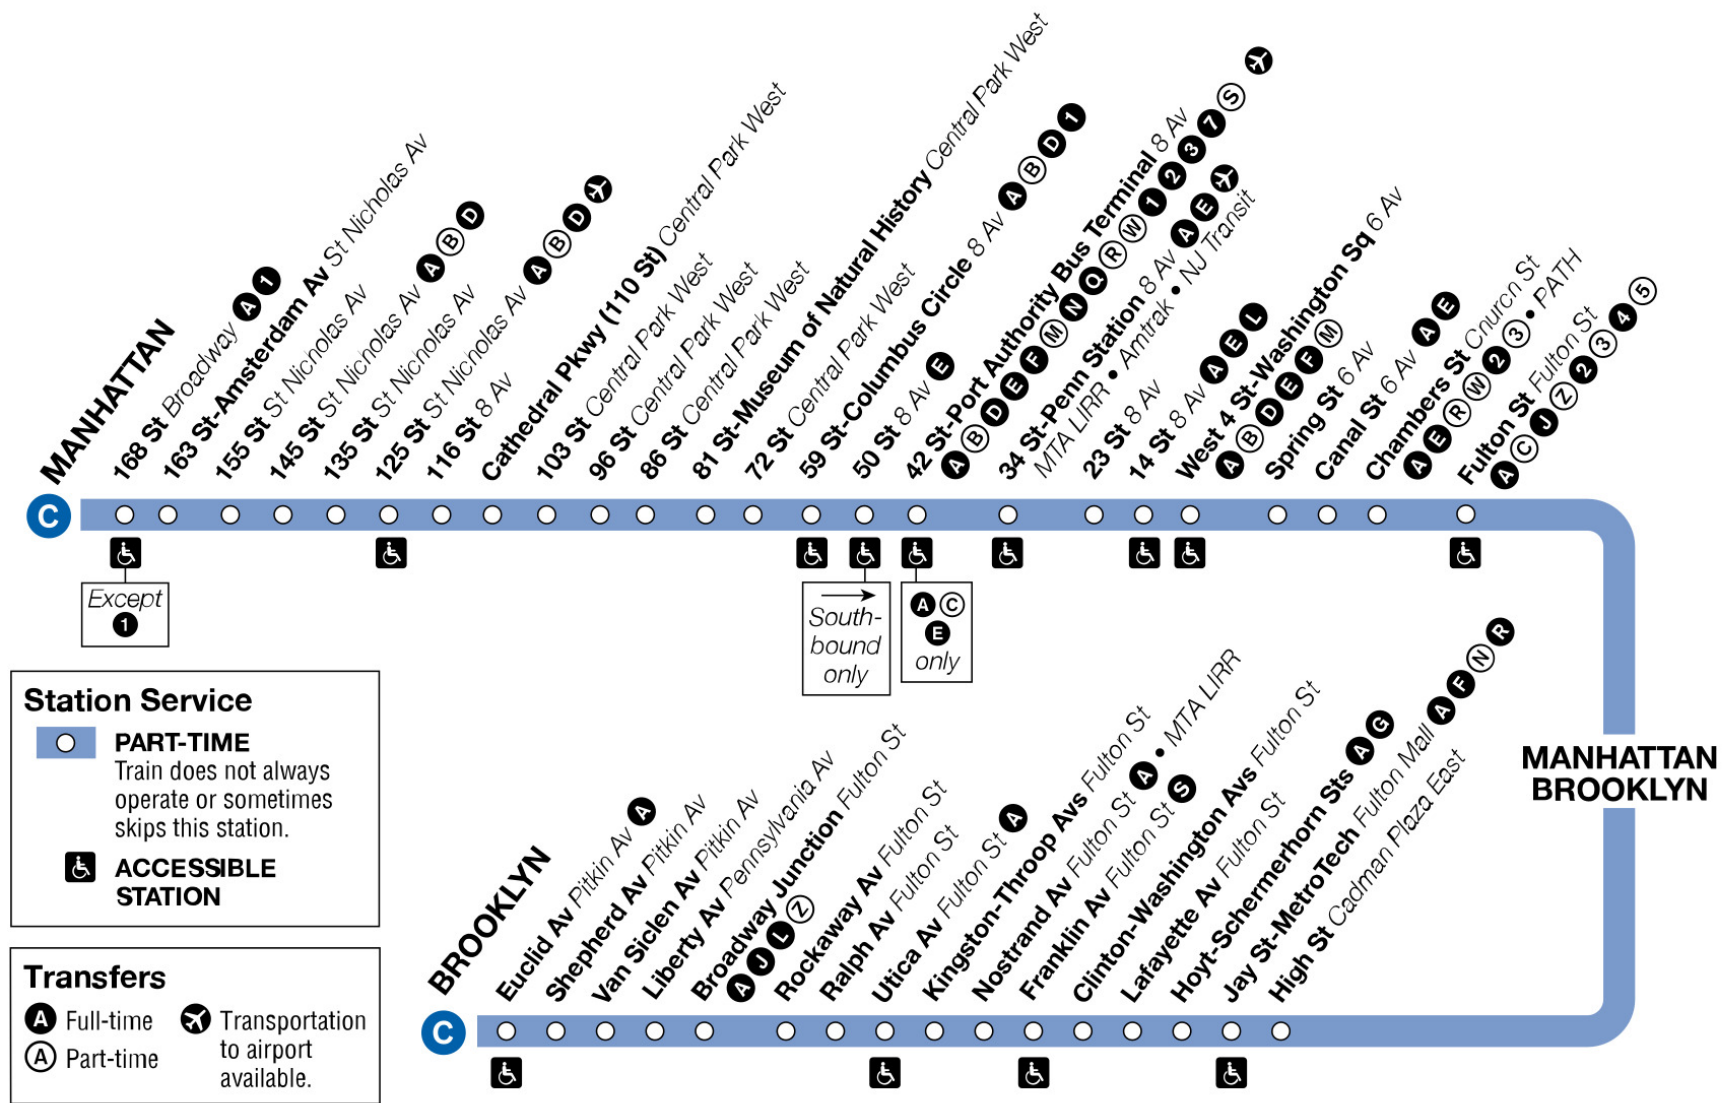

C 8 Avenue Local

tr00ca21245