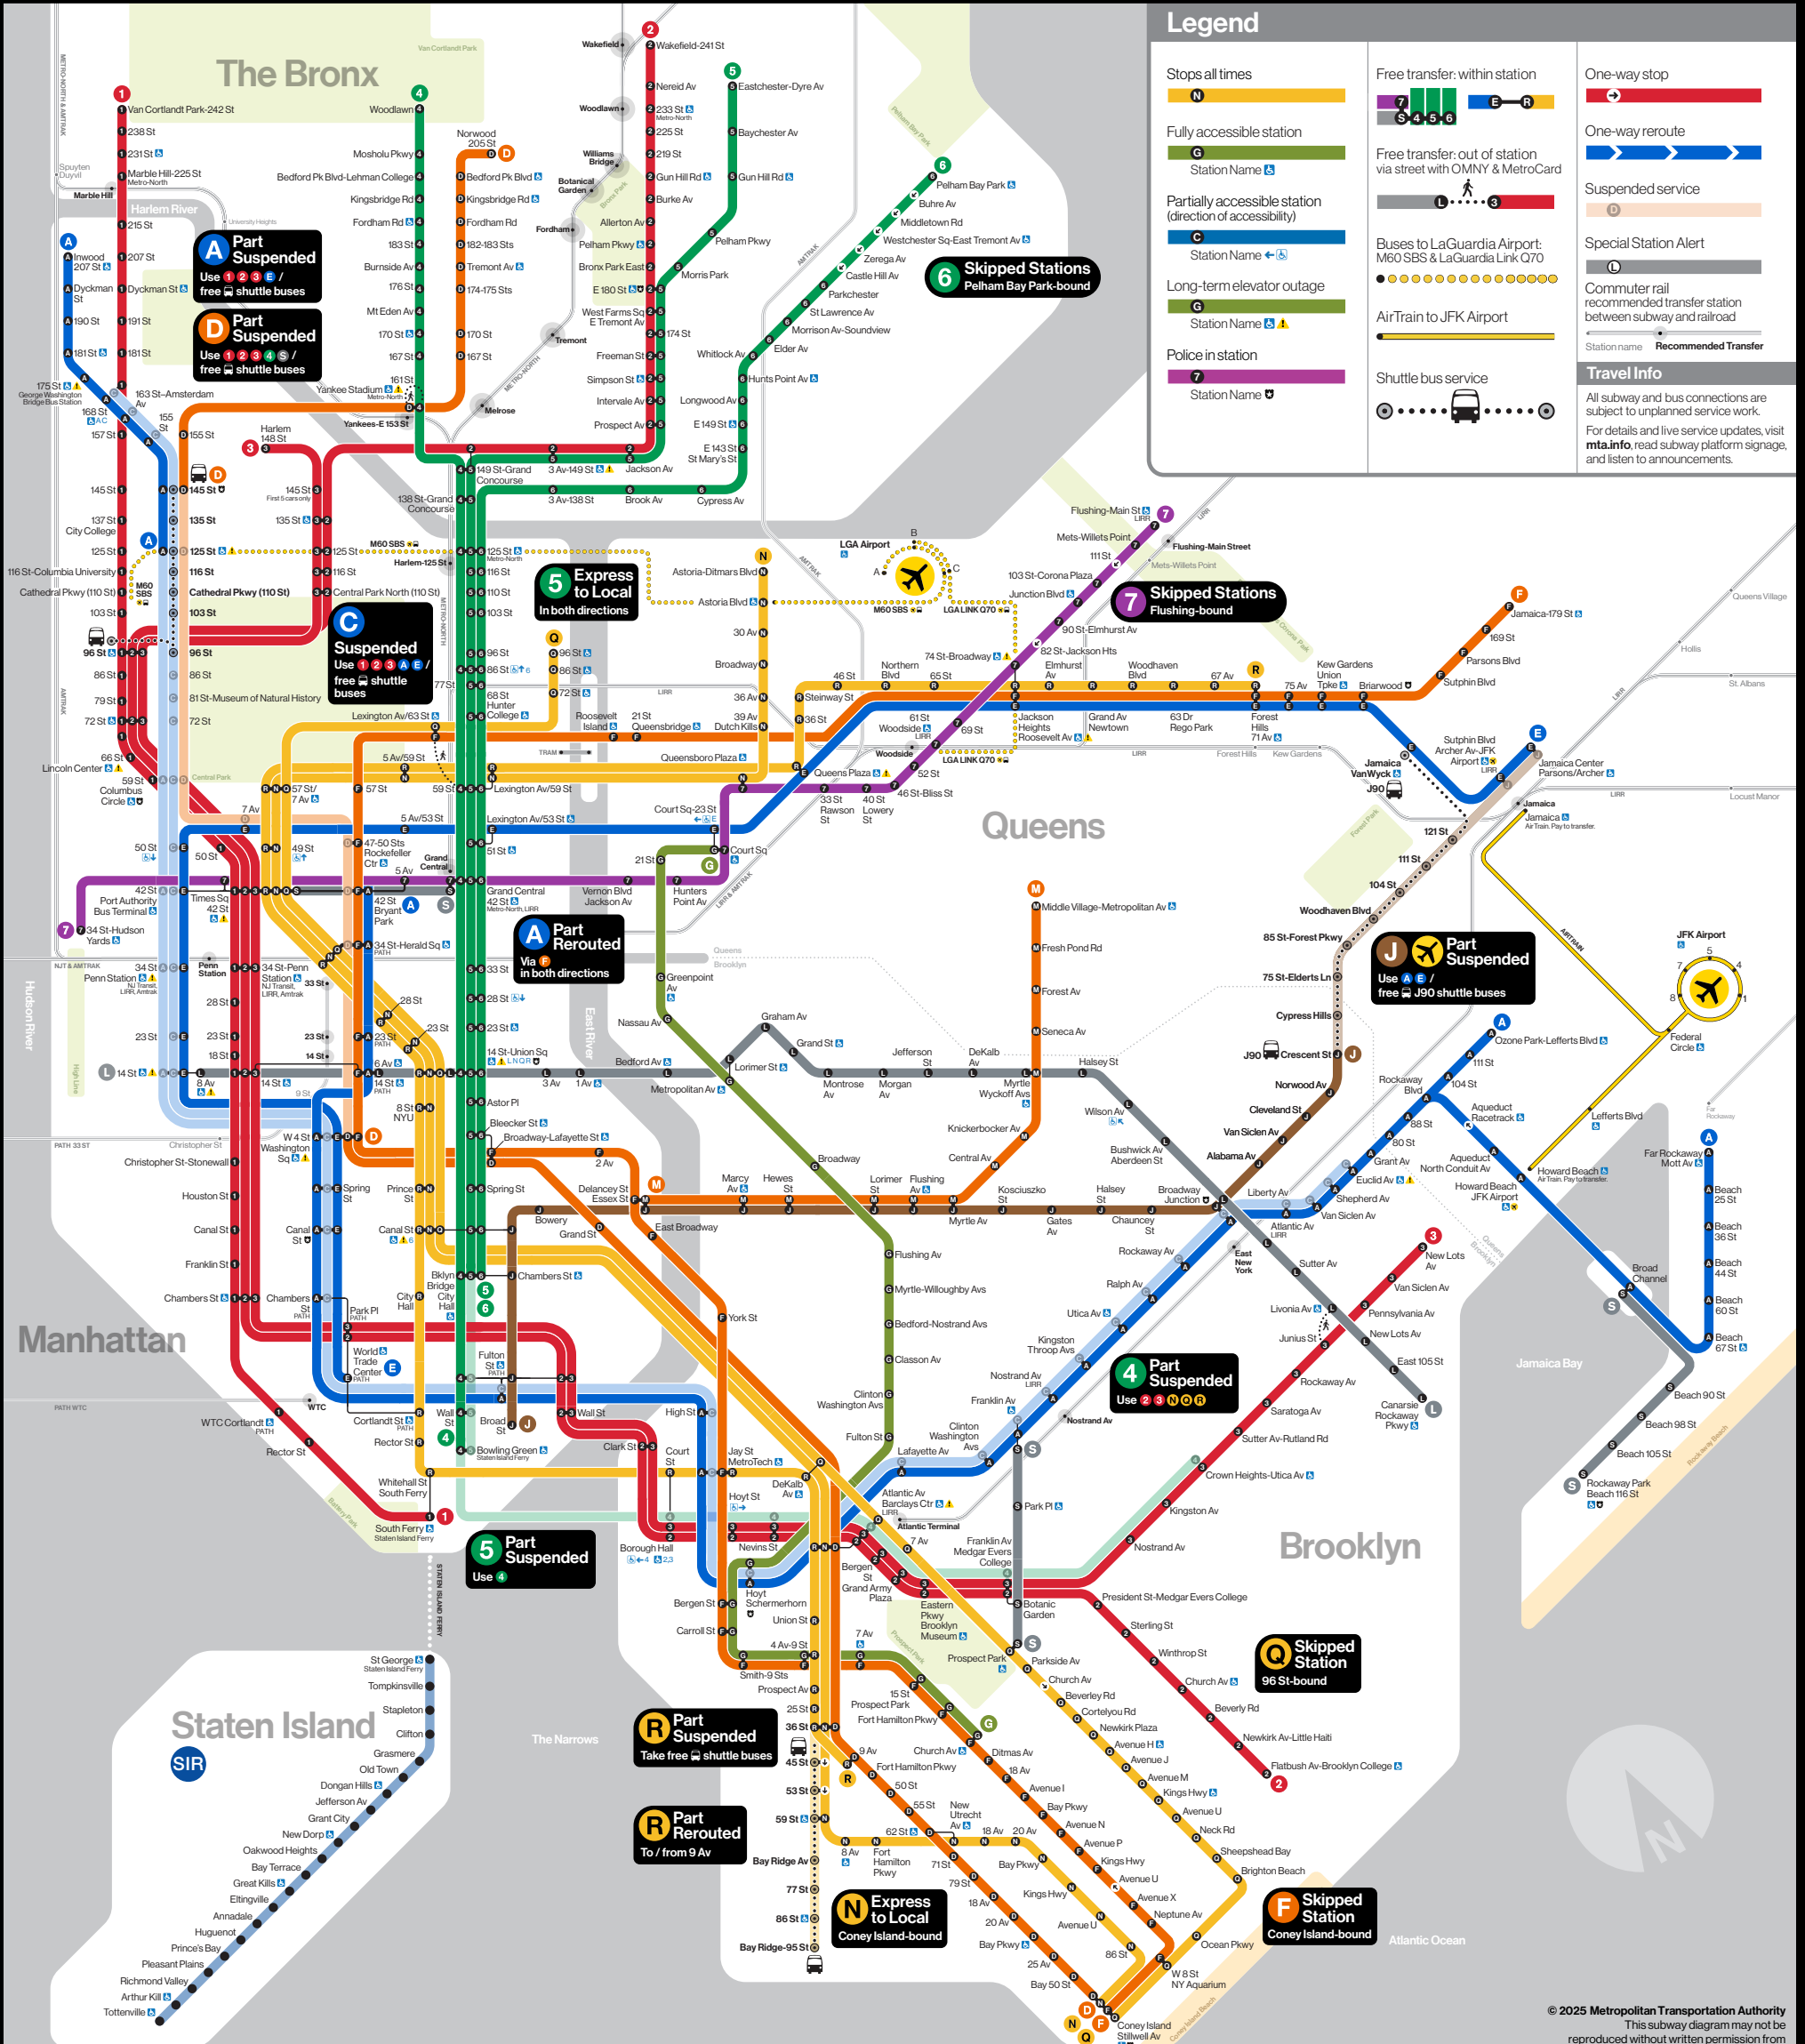

Weekend Service Changes

Changes in effect on these lines Saturday and Sunday

January 11 – 12, 2025

Changes limited to Late Night service not shown. Some changes run continuously from late Friday to early Monday.

© 2025 Metropolitan Transportation Authority. This subway diagram may not be reproduced without written permission from the Metropolitan Transportation Authority, and is not intended for resale.