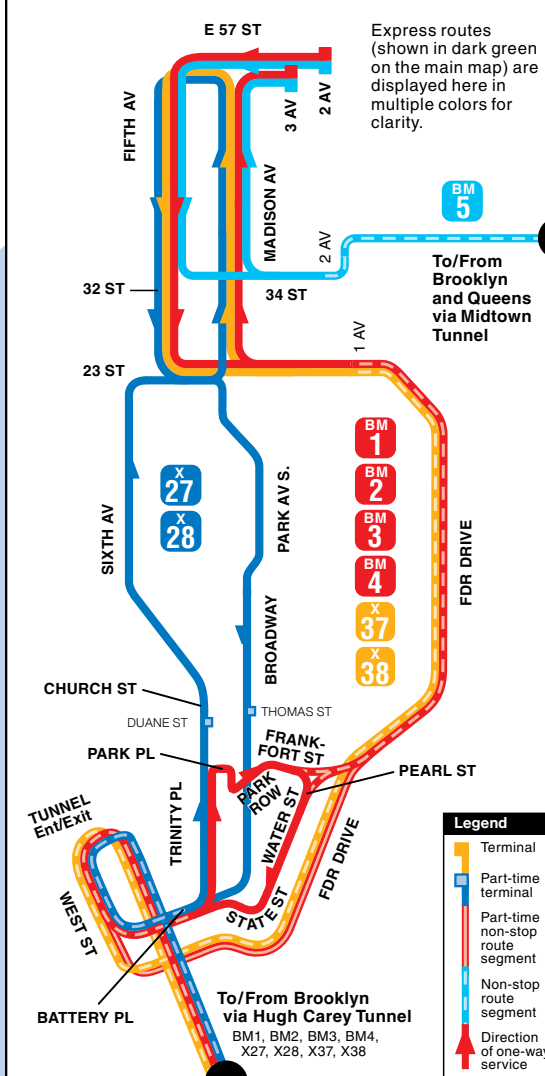

Express Bus Service Brooklyn-Manhattan

Express routes (shown in dark green on the main map) are displayed here in multiple colors for clarity.

To/From Brooklyn and Queens via Midtown Tunnel

To/From Brooklyn via High Carey Tunnel

Legend

- Terminal
- Part-time terminal
- Part-time non-stop route segment
- Non-stop route segment
- Direction of one-way service