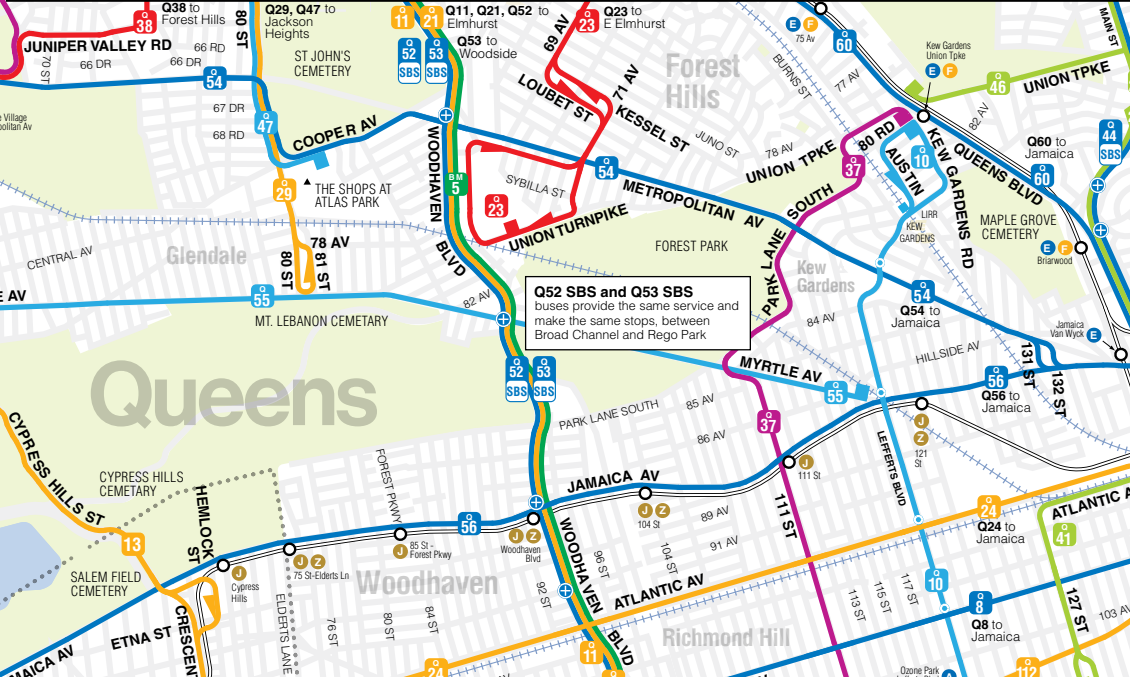

+selectbusservice

B44, B46, B82, Q52, Q53, S79

- Premium service for the cost of a local bus ride.
- For B44, B46, B82, Q52, Q53 SBS you must pay before boarding.
- SBS stops are equipped with fare payment machines. Keep your ticket.
- For S79 SBS pay on-board.
- Free transfers are available to all local buses and subway.

Legend

- Subway Line
- Station Name
- Hospital
- Point of Interest
- Commuter Rail Station
- Limited Service
- AirTrain JFK Airport Service
- Local Bus Service
- Full-time Service (Every day 7 a.m. - 10 p.m.; many routes operate longer hours)
- No Saturday and/or Sunday Service
- Express Bus Service (Dark Green)
- Express Bus Route
- Express Section (no stops)
- +selectbusservice
- Select Bus Service Stop
- Limited Service Stop
- Full-time Terminal
- Part-time Service
- Part-time Terminal