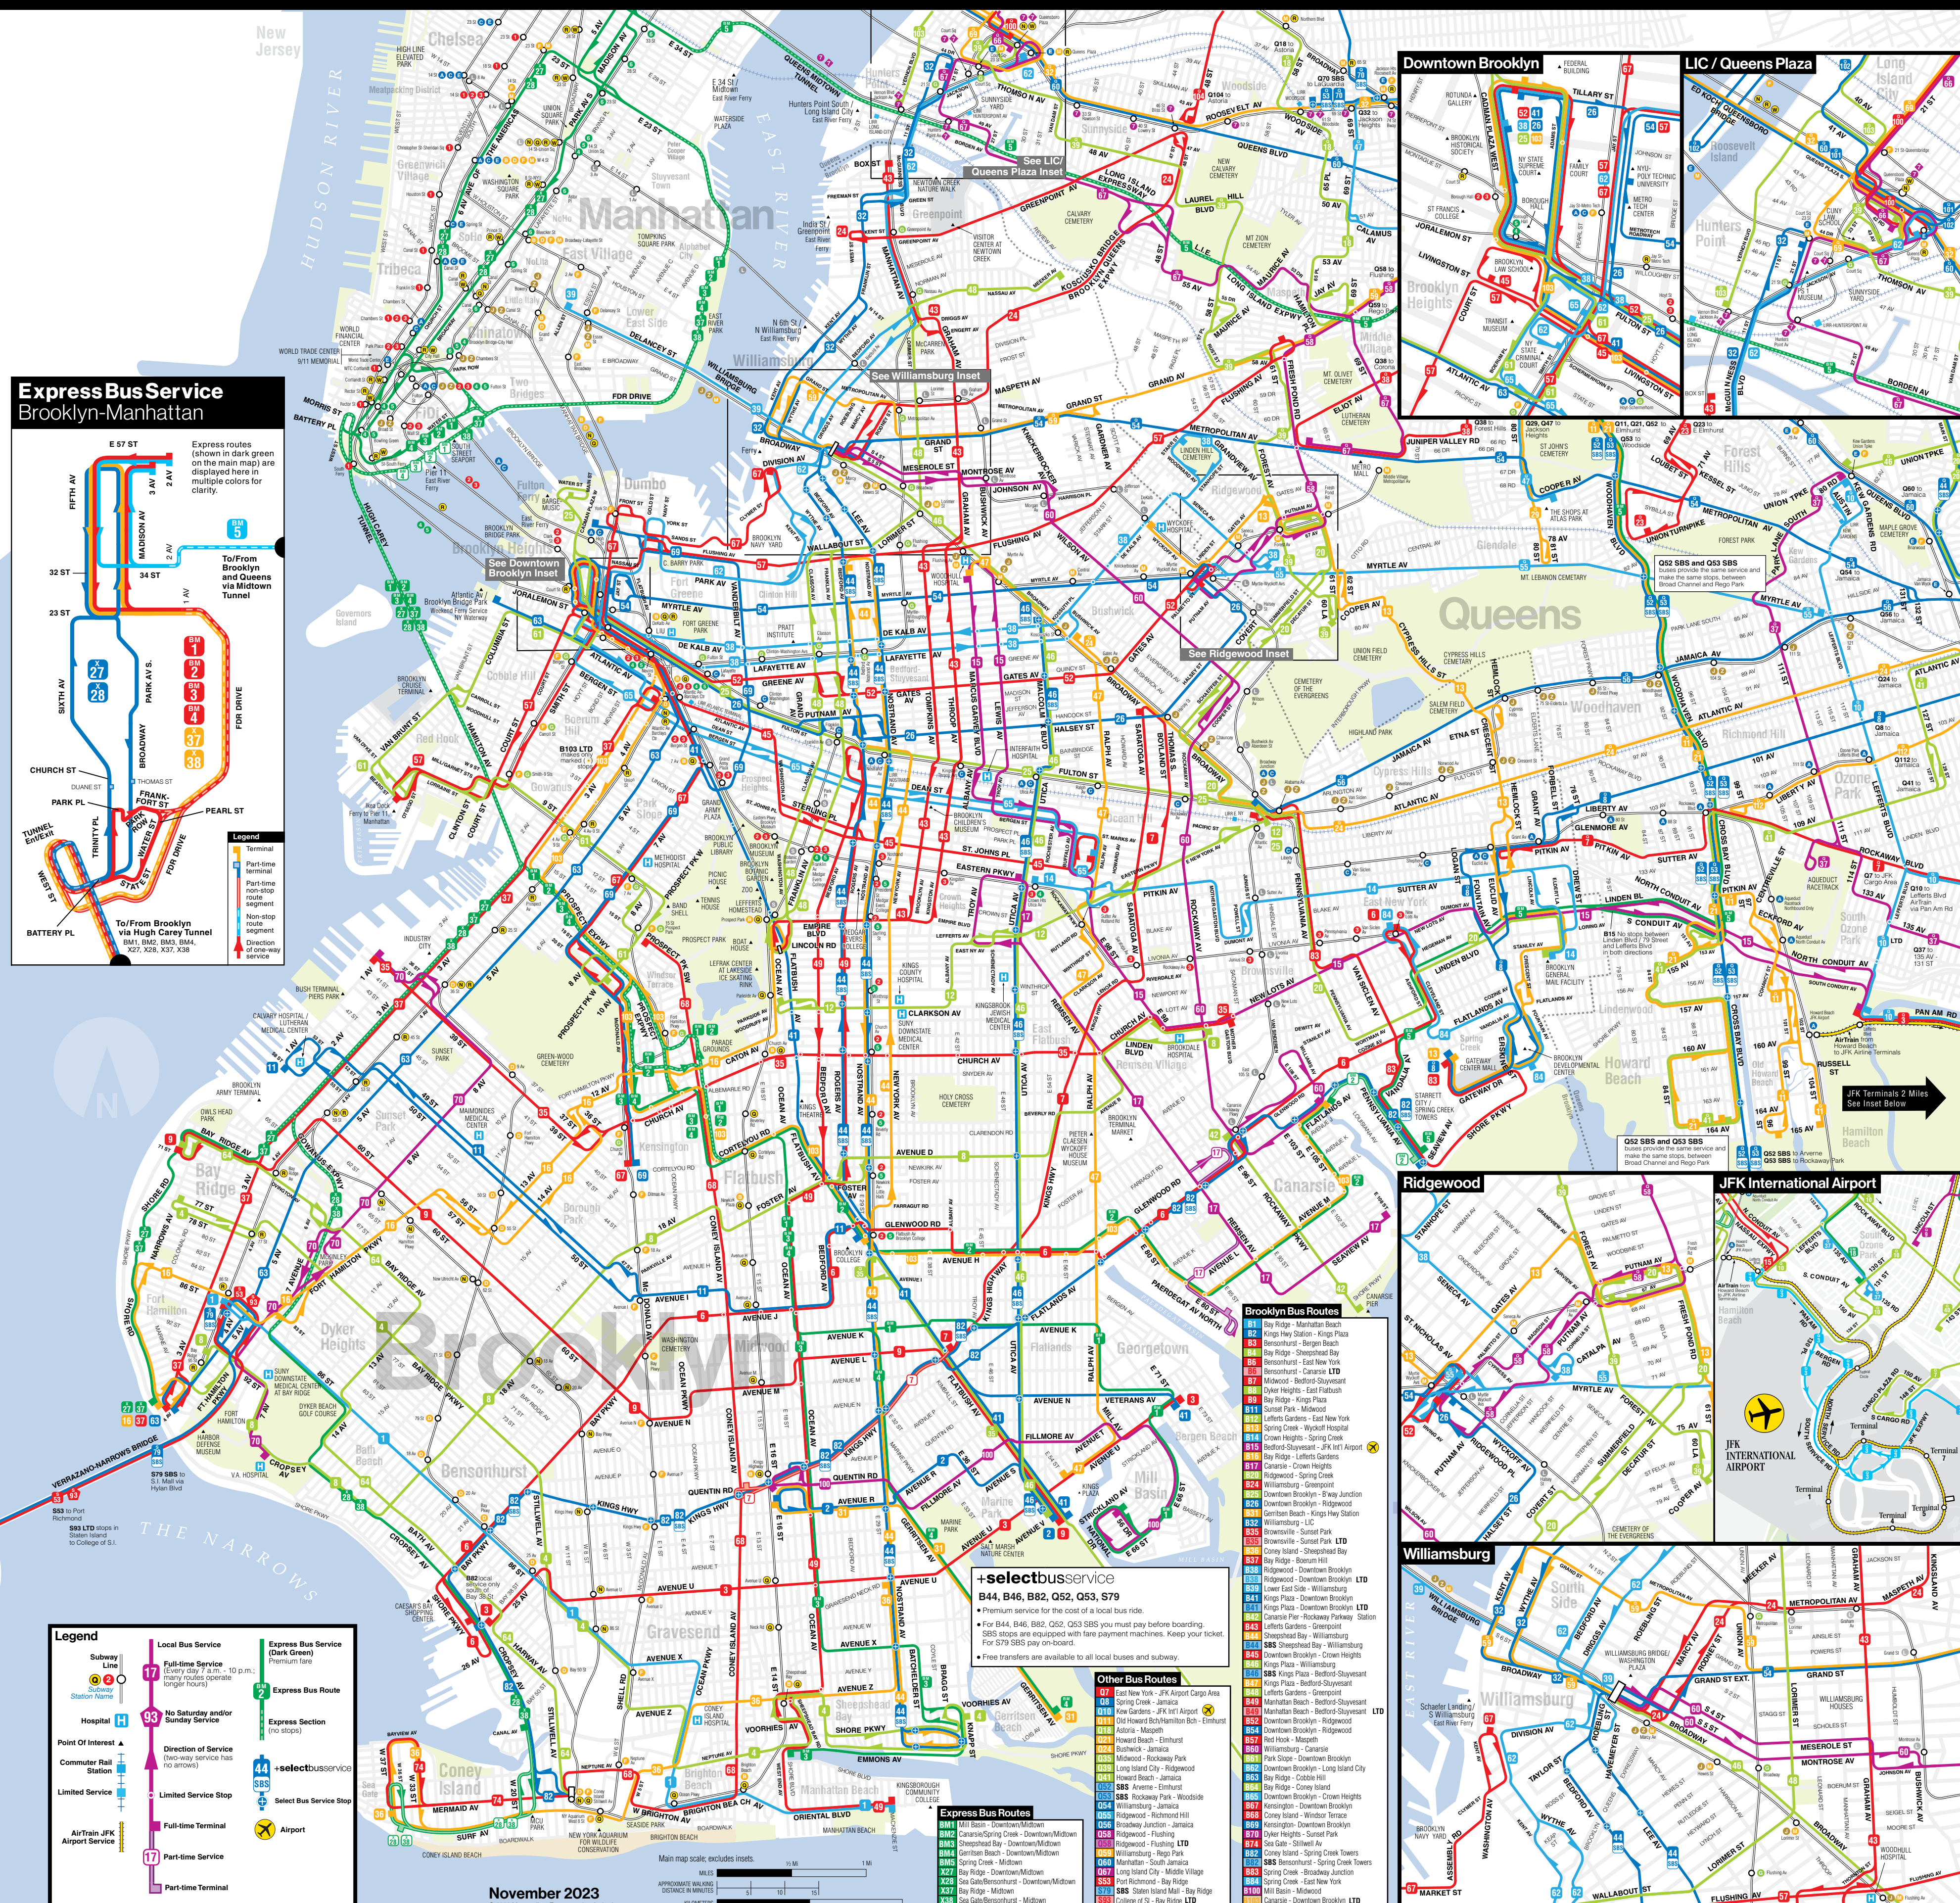

Brooklyn Bus Service