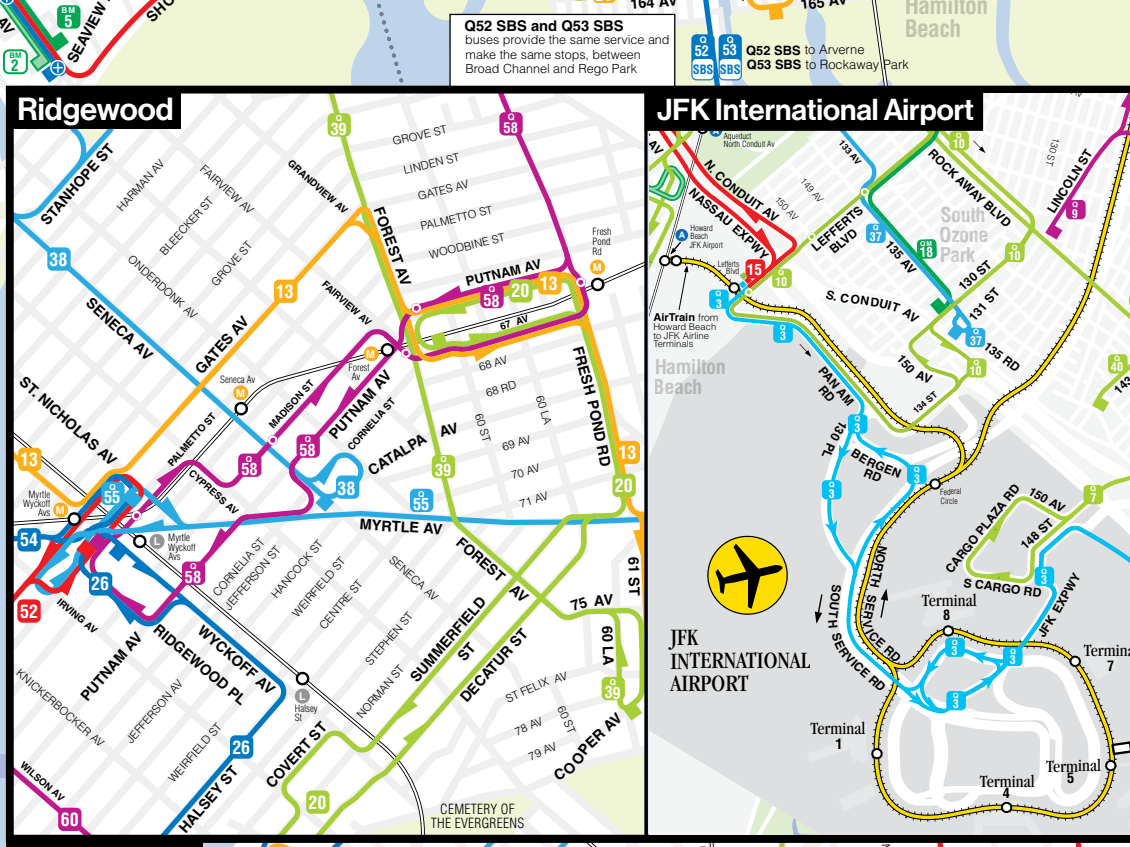

+selectbusservice

B44, B46, B82, Q52, Q53, S79

- Premium service for the cost of a local bus ride.
- For B44, B46, B82, Q52, Q53 SBS you must pay before boarding.
- SBS stops are equipped with fare payment machines. Keep your ticket.
- For S79 SBS pay on-board.
- Free transfers are available to all local buses and subway.

Legend

- Subway Line
- Station Name
- Hospital
- Point of Interest
- Commuter Rail Station
- Limited Service
- AirTrain JFK Airport Service
- Local Bus Service
- Full-time Service (Every day 7 a.m. - 10 p.m.; many routes operate longer hours)
- No Saturday and/or Sunday Service
- Express Bus Service (Dark Green)
- Express Bus Route
- Express Section (no stops)
- +selectbusservice
- Select Bus Service Stop
- Limited Service Stop
- Full-time Terminal
- Part-time Service
- Part-time Terminal