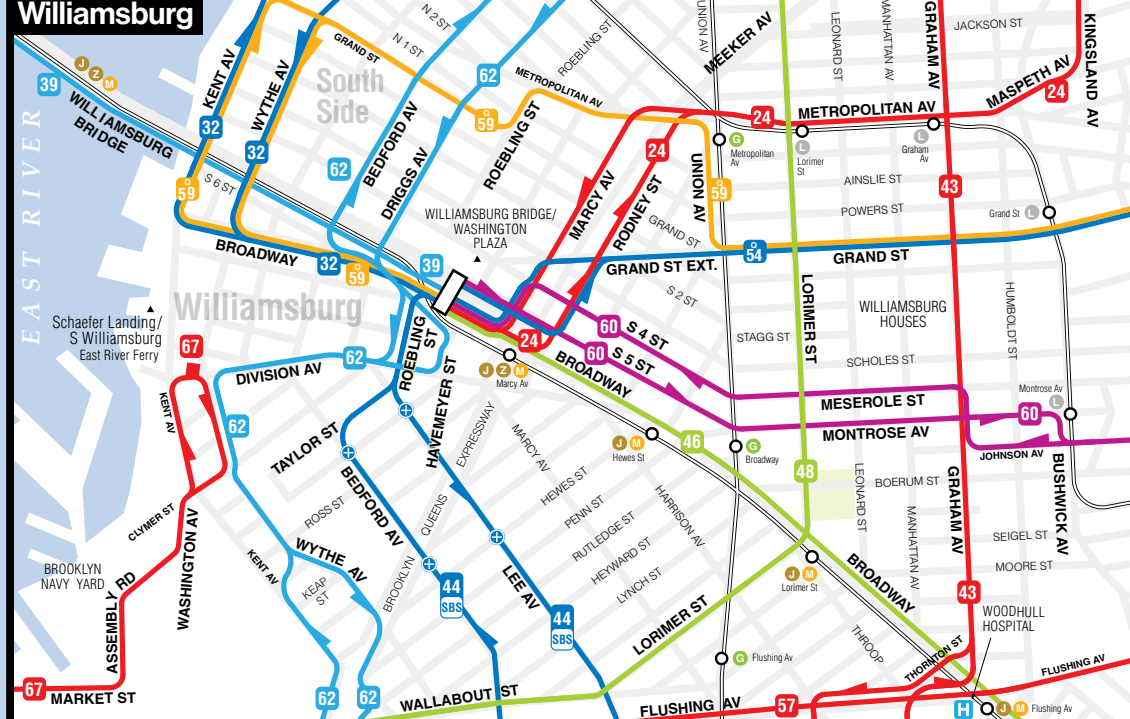

+selectbusservice

B44, B46, B82, Q52, Q53, S79

- Premium service for the cost of a local bus ride.
- For B44, B46, B82, Q52, Q53 SBS you must pay before boarding.
- SBS stops are equipped with fare payment machines. Keep your ticket.
- For S79 SBS pay on-board.
- Free transfers are available to all local buses and subway.

Legend

- Subway Line
- Station Name
- Hospital
- Point of Interest
- Commuter Rail Station
- Limited Service
- AirTrain JFK Airport Service
- Local Bus Service
- Full-time Service (Every day 7 a.m. - 10 p.m.; many routes operate longer hours)
- No Saturday and/or Sunday Service
- Express Bus Service (Dark Green)
- Express Bus Route
- Express Section (no stops)
- +selectbusservice
- Select Bus Service Stop
- Limited Service Stop
- Full-time Terminal
- Part-time Service
- Part-time Terminal